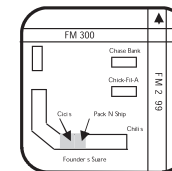

DIRECT MAIL: We offer Bulk Mail or Direct Mail Services
Folding, Stuffing, Addressing, and Discount
Postal Rates

Pack N Ship
1901 Long Prairie RD Suite 130
Flower Mound, TX 75028

Ph: 972-539-5826
Fax: 972-539-5826
e-mail: Info@pocpacknship.com