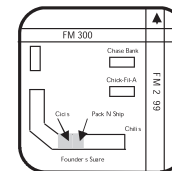

DIRECT MAIL: We offer Bulk Mail or Direct Mail Services

Folding, Stuffing, Addressing, and Discount

Postal Rates

Pack N Ship

1901 Long Prairie RD Suite 130
Flower Mound, TX 75028

Ph: 972-539-5826

Fax: 972-539-5826