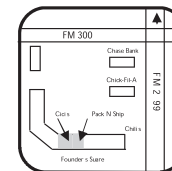

DIRECT MAIL: We offer Bulk Mail or Direct Mail Services
Folding, Stuffing, Addressing, and Discount
Postal Rates

Pack N Ship

1901 Long Prairie RD Suite 130
Flower Mound, TX 75028

Ph: 972-539-5826

Fax: 972-539-5826