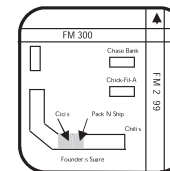

DIRECT MAIL: We offer Bulk Mail or Direct Mail Services
Folding, Stuffing, Addressing, and Discount
Postal Rates

Pack N Ship

1901 Long Prairie RD Suite 130
Flower Mound, TX 75028

Ph: 972-539-5826

Fax: 972-539-5826